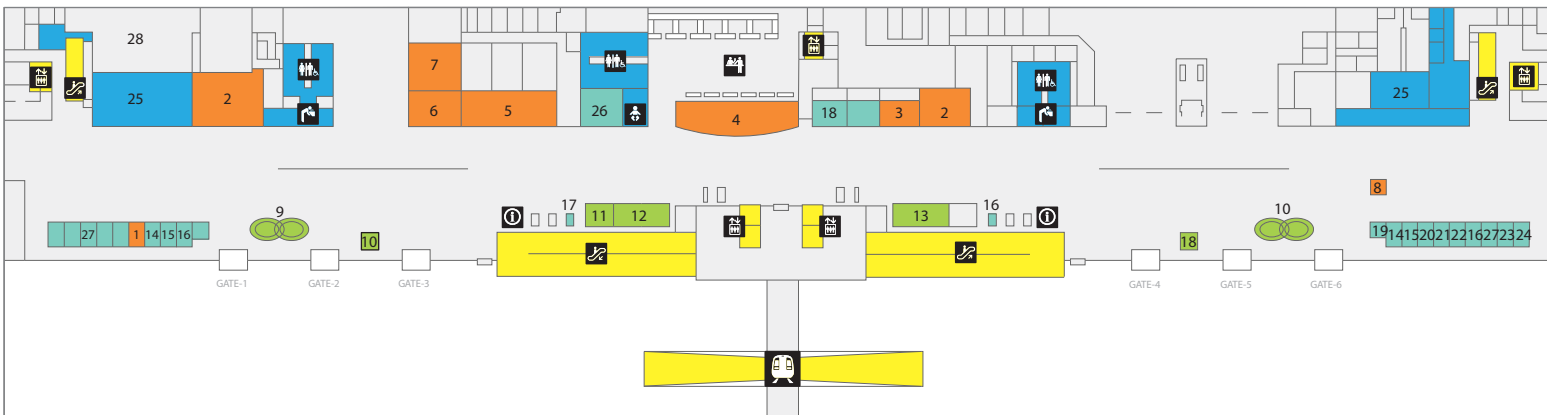

T3 DOMESTIC DEPARTURE PIER

- Shopping
- Food & Beverages
- Services
- Amenities

LEGEND

01 AVA	09 FOODIES BAR	14 CARZONRENT	22 VODAPONE	27 DELHI POLICE
02 WH SMITH	10 COSTA COFFEE	15 DENE & POLLUX CAR RENTAL	23 ITDC- INDIAN TOURISM DEVELOPMENT CORP. LTD	28 MEDICAL CARE MEDANTA
03 GUARDIAN PHARMACY	11 CAFE COFFEE DAY	16 MAKE MY TRIP TRAVEL COUNTER	24 INDO CANADIAN BUS TICKET COUNTER	
04 ALWAYS	12 VAANGO	17 KOTAK MAHINDRA BANK ATM	25 PLAZA NAP & SHOWER	
05 GOURMET SELECT	13 FOOD STREET	18 INDUS INB BANK ATM	26 GAMING ZONE	
06 LIQUOR WORLD		19 THOMAS COOK		
07 GADGET POINT		20 AIRCEL		
08 DMRC		21 FORTIS HEALTHCARE