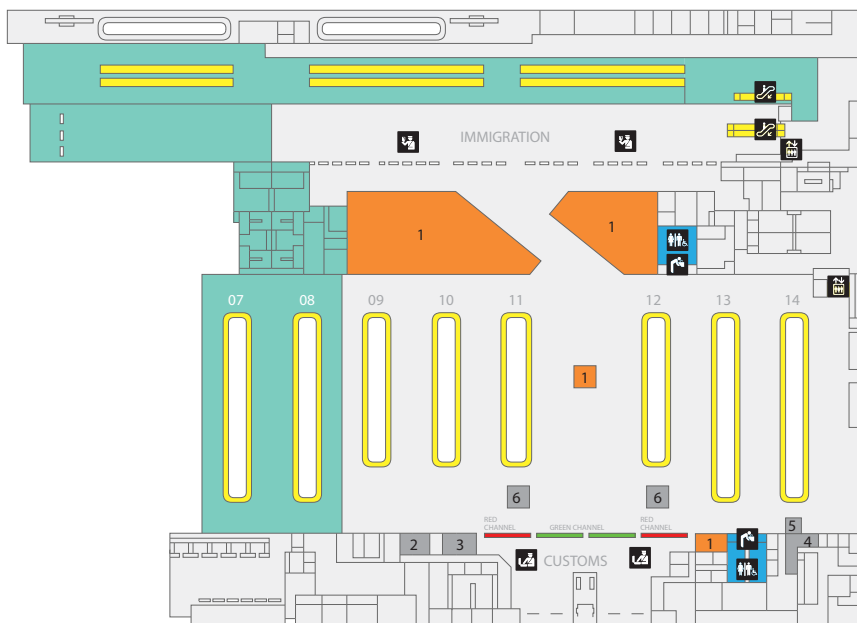

T3 ARRIVAL MAIN HALL

- Shopping
- Food & Beverages
- Services
- Amenities

LEGEND

- 01 DELHI DUTYFREE
- 02 BAGGAGE SERVICES
- 03 THOMAS COOK
- 04 RESERVED LOUNG
- 05 CENTRAL BANK OF INDIA
- 06 KOTAK MAHINDRA BANK ATM