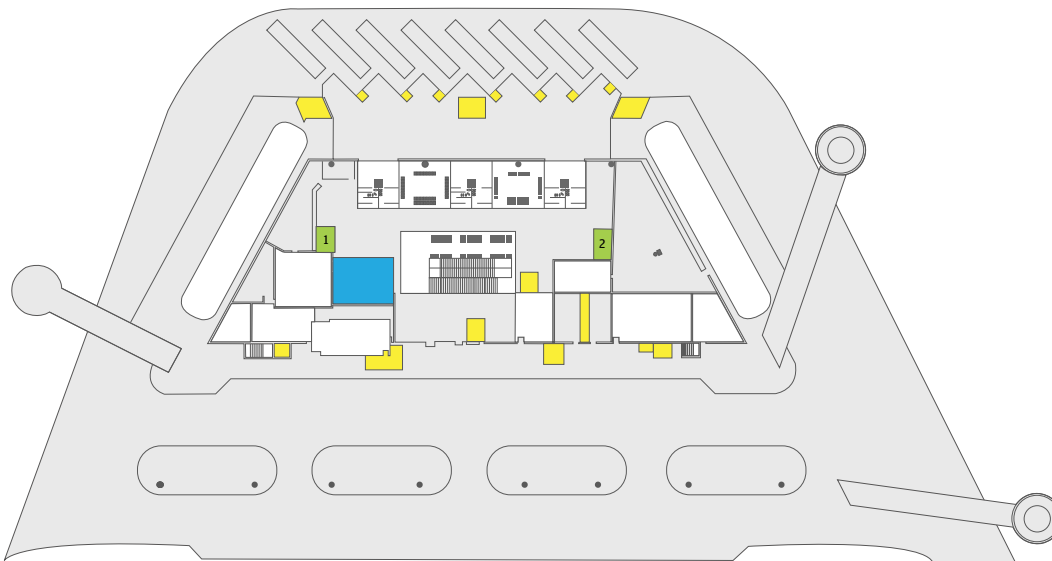

**LEGEND**

- 01. GRAB AND GO
- 02. URBAN FOOD MARKET

**T2 ARRIVAL**

- Shopping ■
- Services ■
- Foods & Beverages ■
- Amenities ■

**LEGEND**

- 01 SUBWAY
- 02 TASTE OF INDIA
- 03 TIFFIN EXPRESS
- 04 NOODLE
- 05 CAFE ESPRESSO
- 06 GUJARATHI SVADO
- 07 FRESH & HEALTHY
- 08 PIZZA HUT
- 01 SBI ATM
- 01 GUARDIAN PHARMACY
- 02 W
- 03 UNITED COLORS OF BENETTON
- 04 SUNGLASS HUT
- 05 DELSEY
- 06 PATANJALI
- 07 WH SMITH

**T2 DEPARTURE**

- Shopping ■
- Services ■
- Foods & Beverages ■
- Amenities ■

**LEGEND**

- 01. URBAN FOOD MARKET
- 02. GRAB AND FLY

**T2 DEPARTURE BOARDING GATE**

- Shopping ■
- Services ■
- Foods & Beverages ■
- Amenities ■

**LEGEND**

- 01. CAFE ESPRESSO

**T2 DEPARTURE CHECK IN**

- Shopping ■
- Services ■
- Foods & Beverages ■
- Amenities ■